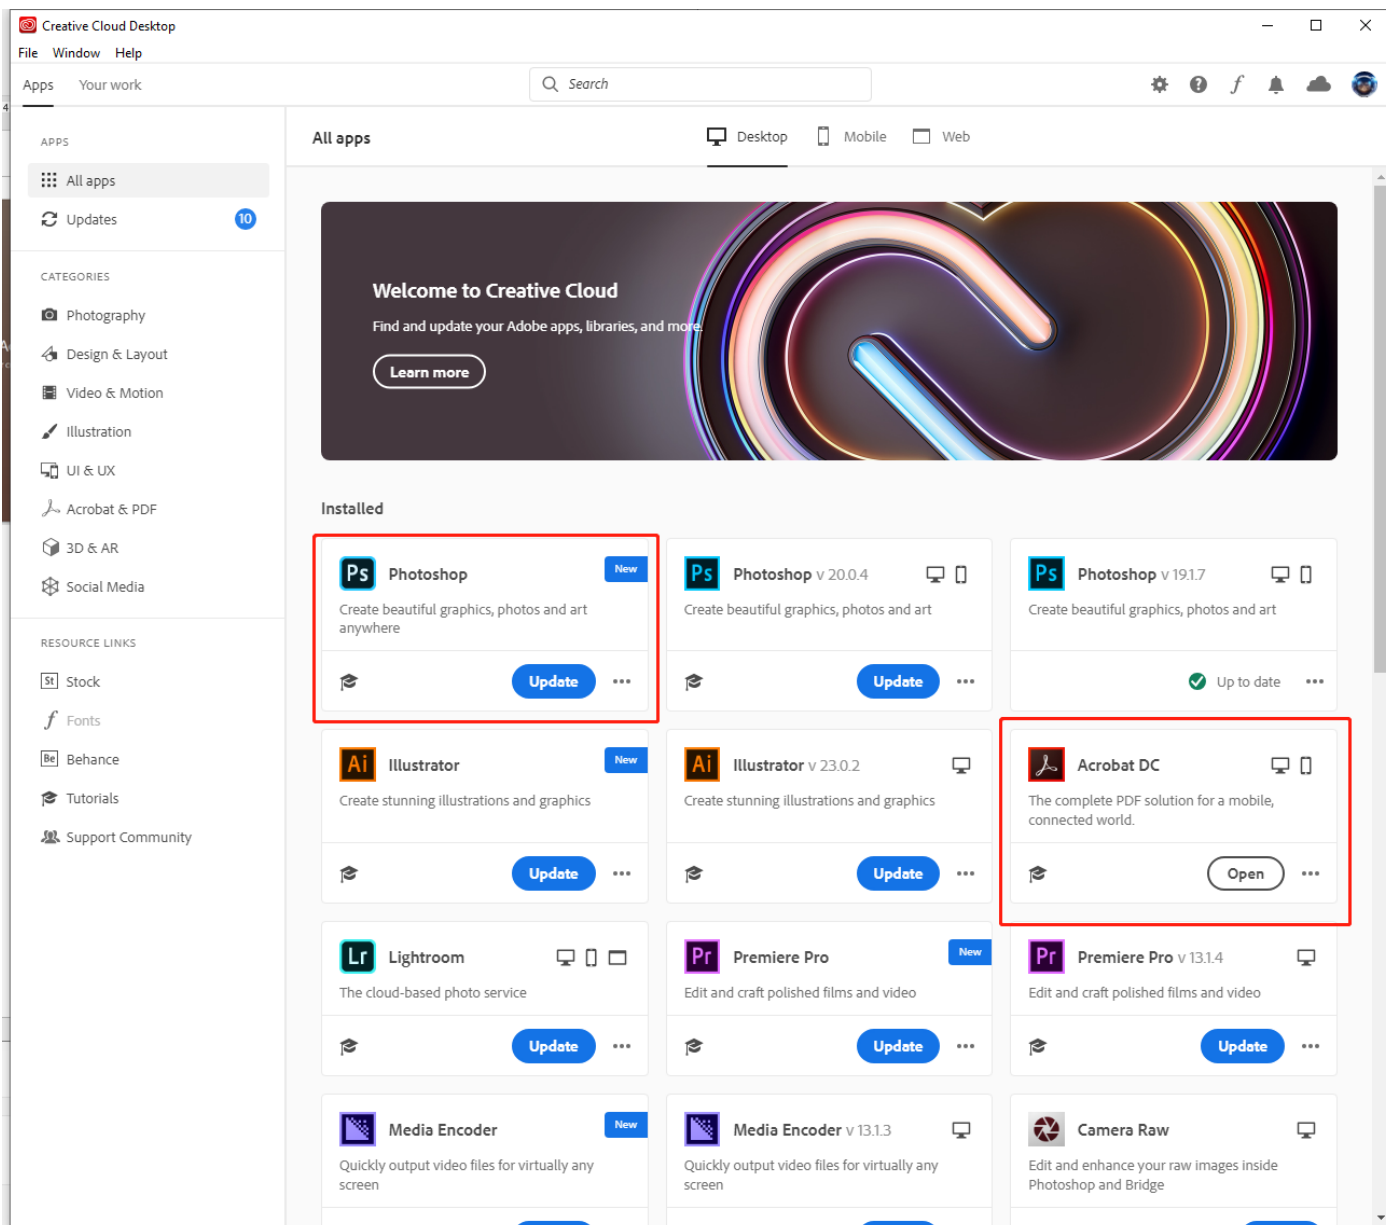

**Mu Muse CC**

Install

Click any of them to install (you will get a desktop app for downloading them later)

Adobe Creative Cloud will be installed.

You can find it on the bottom right of your taskbar

You might need to login with UNSW account again