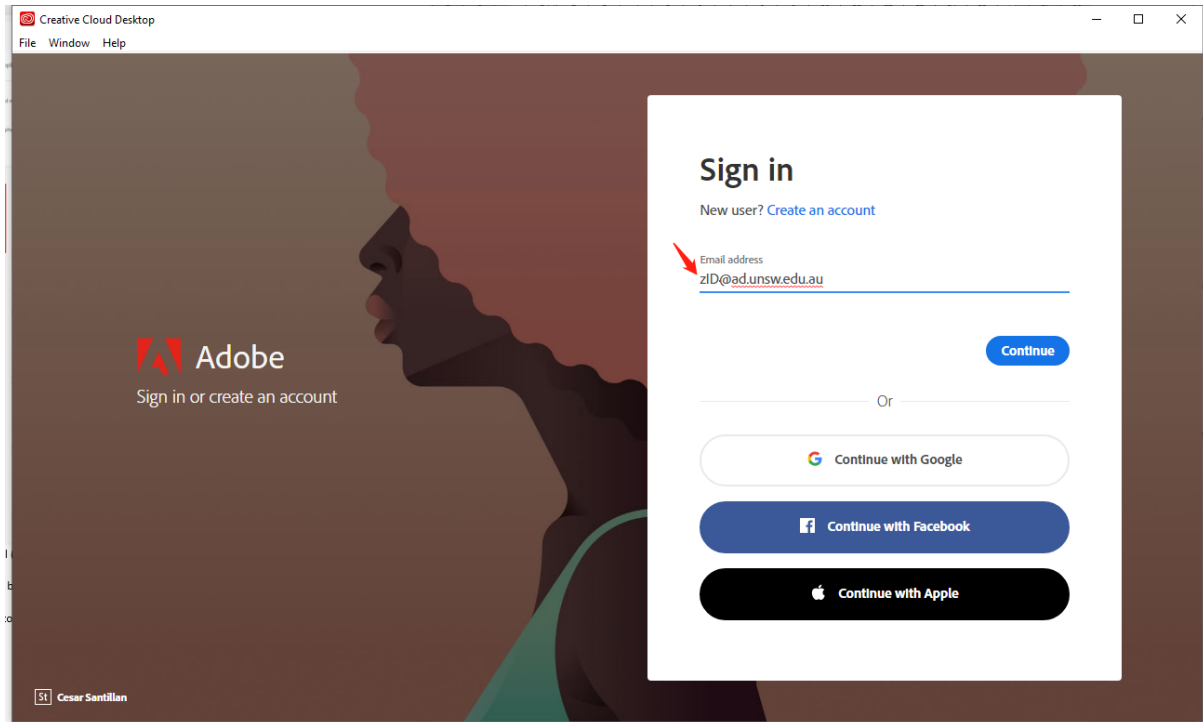

**Mu Muse CC**

Install

Click any of them to install (you will get a desktop app for downloading them later)

Adobe Creative Cloud will be installed.

You can find it on the bottom right of your taskbar

You might need to login with UNSW account again