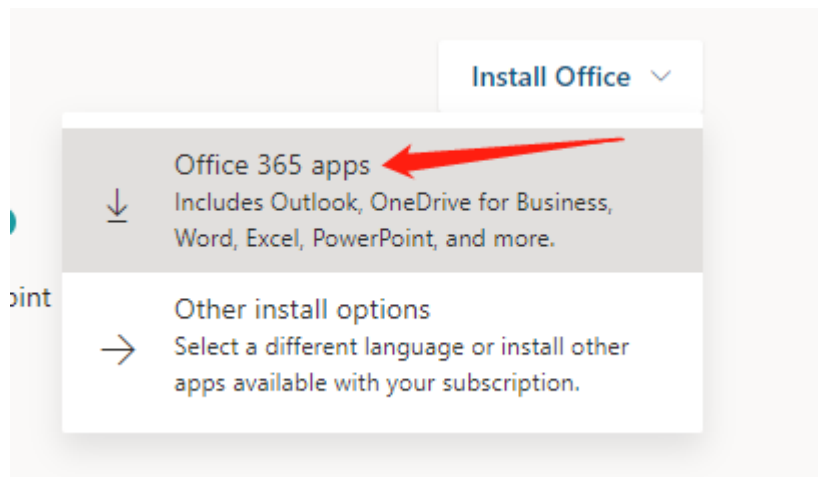

Click install office

Office 365 apps

It will automatically download the app into your PC. Click the app and follow the instruction to install.