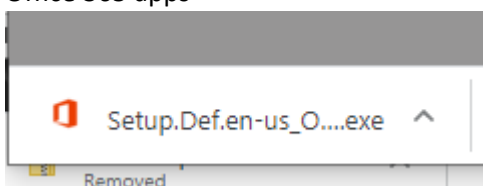

Click install office

Office 365 apps

It will automatically download the app into your PC. Click the app and follow the instruction to install.