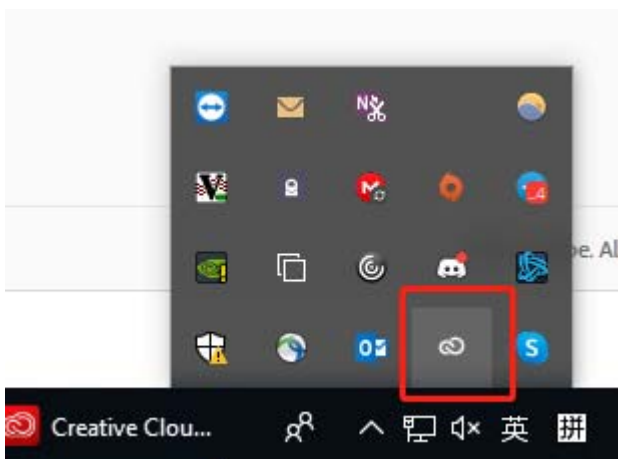

Create stunning illustrations and graphics

Install

Acrobat DC

The complete PDF solution for a mobile, connected world.

Install

Id InDesign

Design and publish elegant layouts

Install

Xd XD

Design, prototype and share user experiences

Install

Lr Lightroom

The cloud-based photo service

Install

Pr Premiere Pro

Edit and craft polished films and video

Install

Ru Premiere Rush

Create and share online videos anywhere.

Install

Fr Fresco

New power for the paintbrush

Install

Ae After Effects

Industry Standard motion graphics & visual effects.

Install

Br Bridge

Centralize your creative assets

Install

Lr Lightroom Classic

Desktop focused photo editing app

Install

Dn Dimension

Design with 3D from concept to reality

Install

Dw Dreamweaver

Design and develop modern, responsive web sites

Install

An Animate and Mobile Device Packaging

A new age for animation. Any platform, device and style.

Install

Ch Character Animator

Animate in real time

Install

Au Audition

Bring stories to life with audio.

Install

Media Encoder

Quickly output video files for virtually any screen

Install

Ic InCopy

Collaborate with copywriters and editors

Install

Pl Prelude

Metadata ingest, logging, and rough cuts

Install

Fs Fuse CC (Beta)

Install

Mu Muse CC

Install

Click any of them to install (you will get a desktop app for downloading them later)

Adobe Creative Cloud will be installed.

You can find it on the bottom right of your taskbar