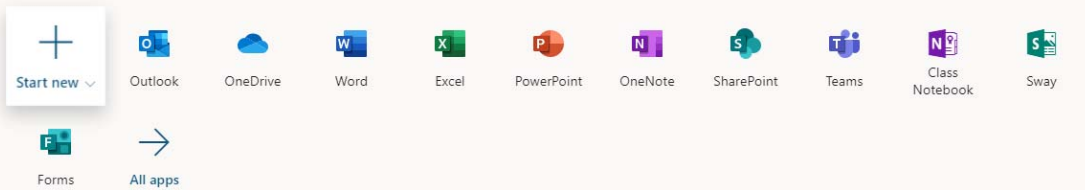

## 1. Microsoft Office 365

Login MS 365 website with UNSW zID & zPass credential

Search by google and find this link

The screenshot shows a Google search interface. The search bar contains the text 'ms365' with a red arrow pointing to it. Below the search bar, there are navigation tabs for 'All', 'Images', 'Shopping', 'News', 'Videos', 'More', 'Settings', and 'Tools'. The search results show 'About 235,000 results (0.47 seconds)'. The top result is 'Office 365 Login | Microsoft Office' with a red arrow pointing to the title. Below the title is the URL 'https://www.office.com' and a brief description: 'With an Office 365 subscription, you get the latest Office apps—both the desktop and the online versions—and updates when they happen. It's on all your devices. On your desktop, on your tablet, and on your phone.\* Office 365 + your device + the Internet = productivity wherever you are.' Below this is a note: 'You've visited this page many times. Last visit: 17/11/19'. There are also two other search results: 'Microsoft 365' and 'Office for Android™ tablet'.

Click install office

Office 365 apps

It will automatically download the app into your PC. Click the app and follow the instruction to install.