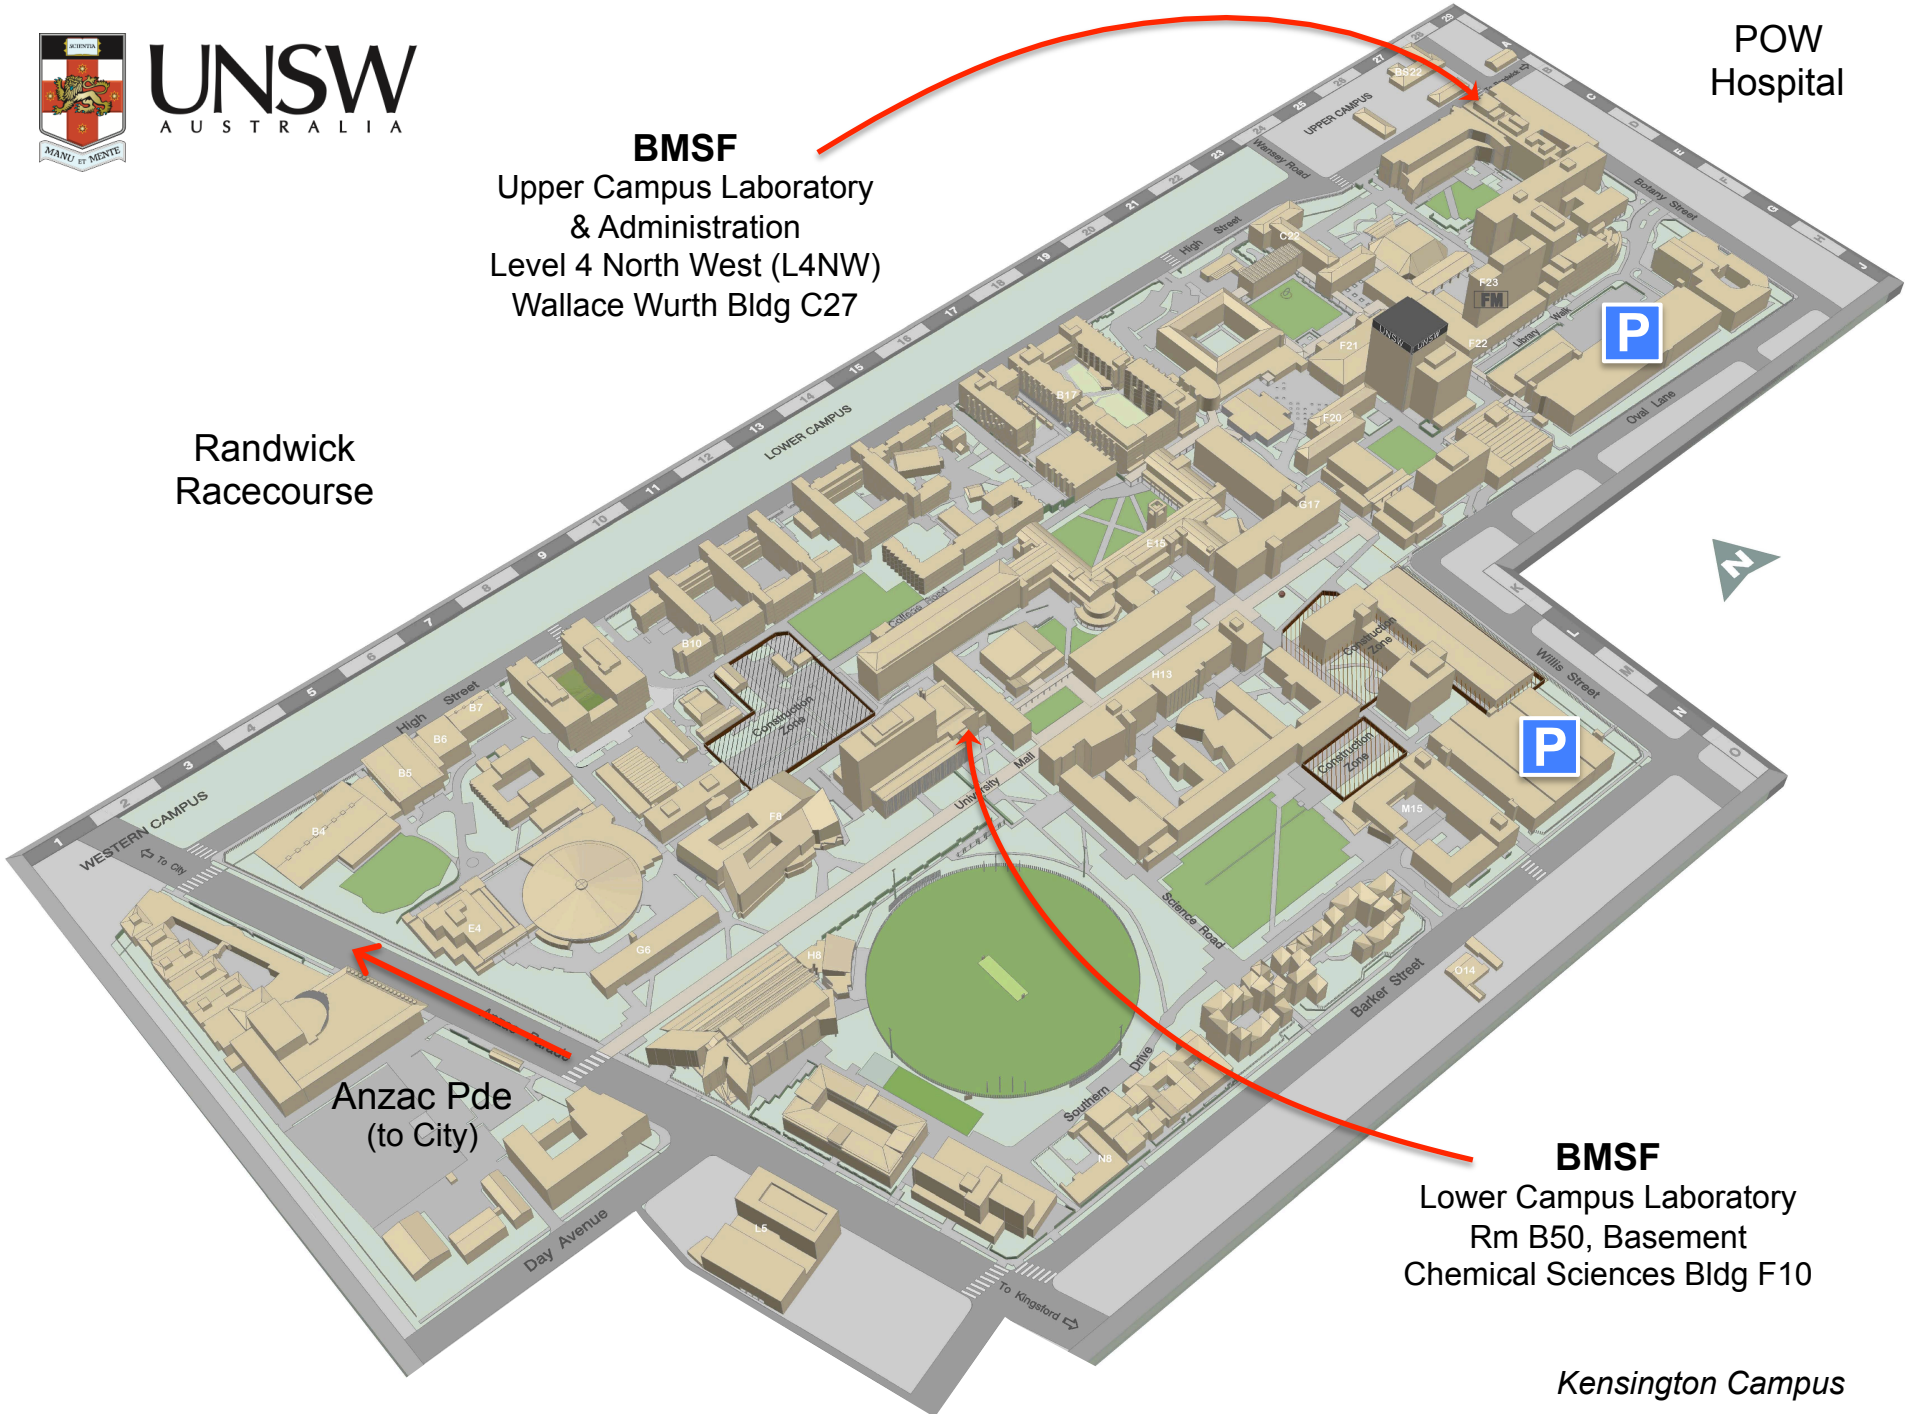

UNSW
AUSTRALIA

BMSF
Upper Campus Laboratory
& Administration
Level 4 North West (L4NW)
Wallace Wurth Bldg C27

Randwick
Racecourse

POW
Hospital

Anzac Pde
(to City)

BMSF
Lower Campus Laboratory
Rm B50, Basement
Chemical Sciences Bldg F10

Kensington Campus